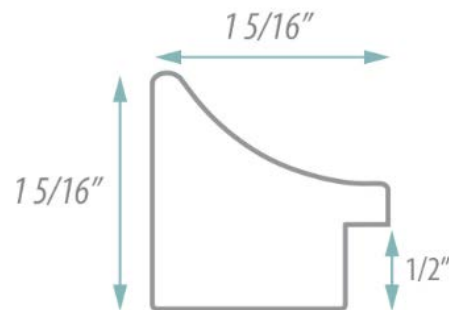

### FEATURES:

- ONE 21X30" HIGH RESOLUTION SILVER PLATE GLASS MIRROR SIZE W/ DECORATIVE FRAME.
- "WALL HUGGER" HANGERS FOR MOUNTING INCLUDED.
- STANDARD MOUNTING STYLE IS VERTICAL. FOR HORIZONTAL, PLEASE SPECIFY WHEN ORDERING.
- PACKED IN FOUR WALL (FOLDED DOUBLE WALL) CORRUGATION.
- STYLE: TRANSITIONAL
- COLOR: SILVER/PEWTER
- FINISH: METALLIC GREY

### MIRROR FINISHES:

- FLAT POLISHED EDGE
- BEVELED EDGE

**OVERALL SIZE DIMENSION: 23 5/8" WIDE X 32 5/8" HIGH X 1" DEEP**